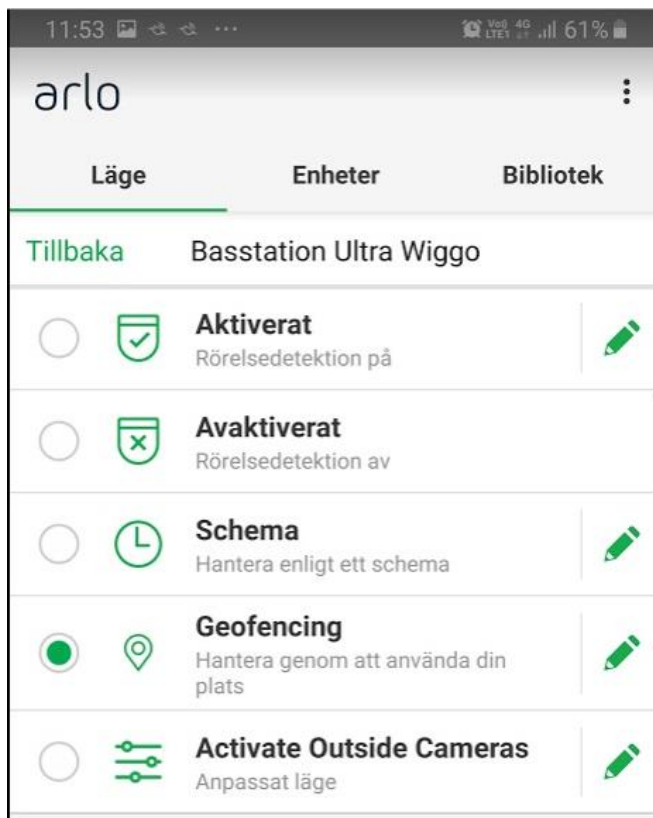

Ultra base station

My Devices

- Basstation Wiggo Armed
- Basstation Kök Armed
- Basenhet Uterum Armed
- Basstation Ultra Wiggo** Disarmed

Basstation Ultra Wiggo

- Armed >
- Disarmed
- Schedule
Manage based on schedule >
- Geofencing (only accessible via mobile)
Manage by using your location
- Activate Outside Cameras
Custom mode >

[Add a Mode](#)

One of the Pro 2 base stations

My Devices

- Basstation Wiggo** Armed
- Basstation Kök Armed
- Basenhet Uterum Armed
- Basstation Ultra Wiggo Disarmed

Basstation Wiggo

- Armed >
- Disarmed
- Schedule
Manage based on schedule >
- Geofencing (only accessible via mobile)
Manage by using your location
- Activate Outside Cameras
Custom mode >

[Add a Mode](#)

Ultra

Three pro 2 armed, but ultra still disarmed even if the only person is away