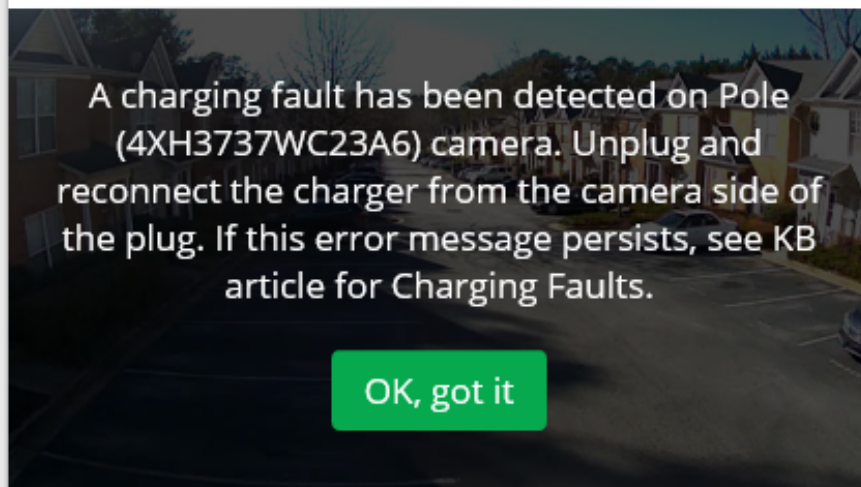

Ent Tree (4XH3737RC82E4)

It's time to charge your battery

Pole (4XH3737WC23A6)

A charging fault has been detected on Pole (4XH3737WC23A6) camera. Unplug and reconnect the charger from the camera side of the plug. If this error message persists, see KB article for Charging Faults.