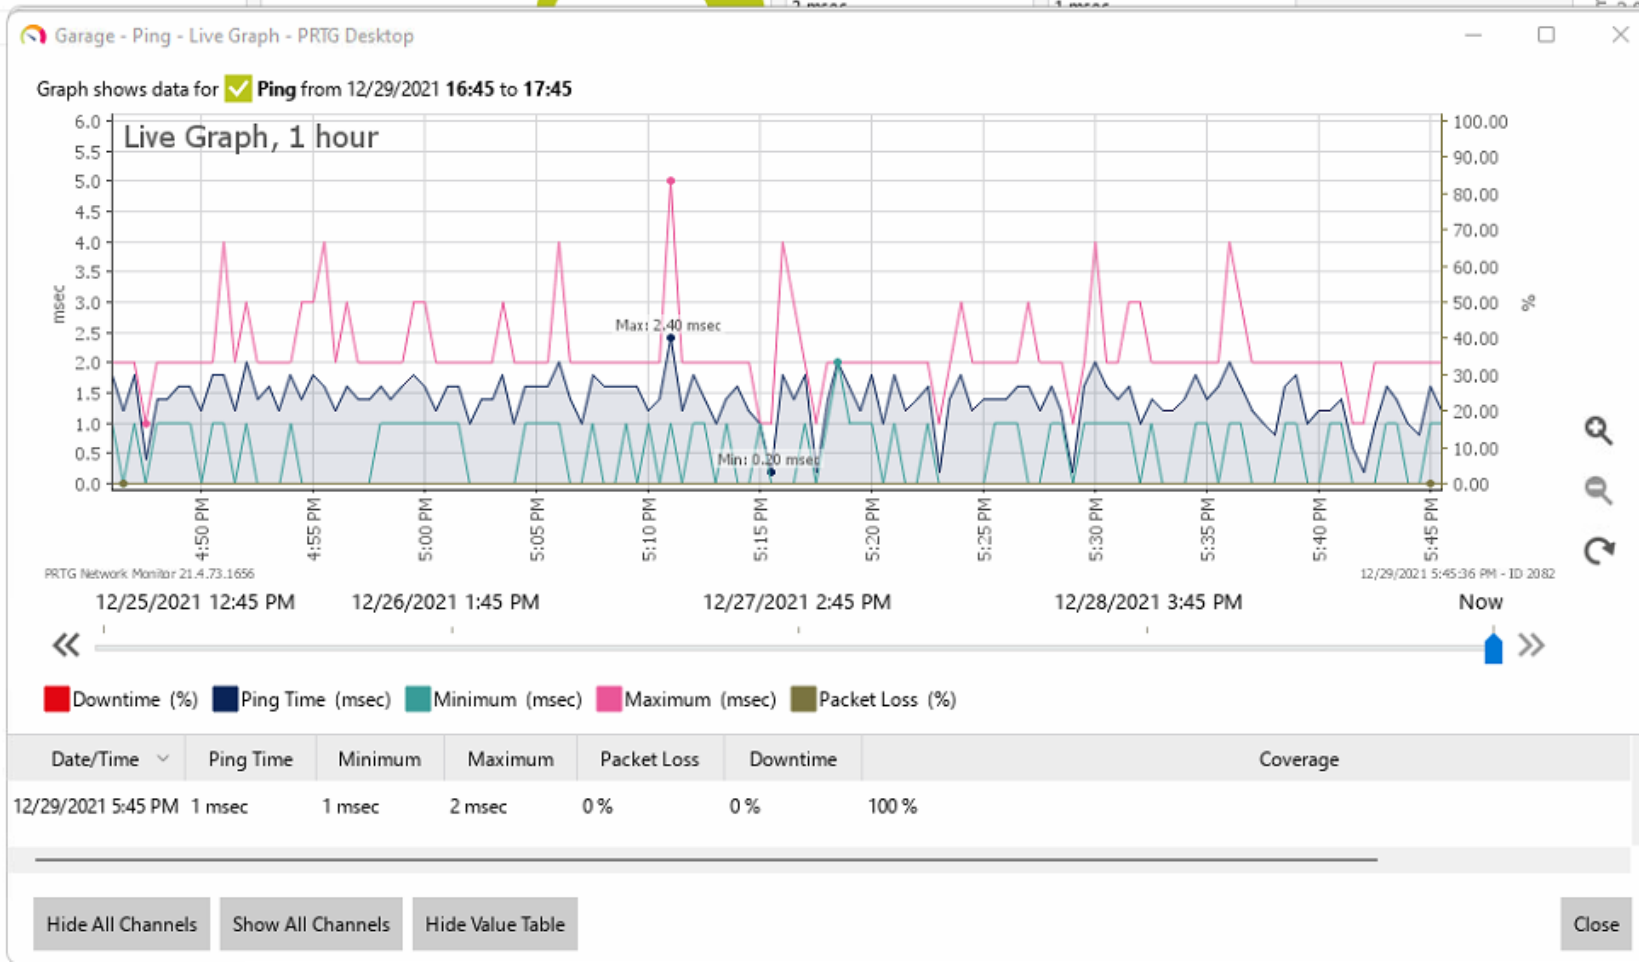

- Alarms
- Maps
- Reports
- Logs
- Tickets 3
- Tools

- ✓ Ping
- ✓ Syslog Receiver
- ✓ Google DNS: 8.8.8.8 ✓ 1
- ✓ Ping
- ✓ Camera Servers ✓ 2
  - ✓ Arlo - my.arlo.com ✓ 1
  - ✓ Ping
  - ✓ Tend - app.isecurityplus.com/app/a#/auth/login ✓ 1
  - ✓ HTTP
- ✓ Cameras ✓ 3
  - ✓ Arlo Center Bay: 192.168.0.56 ✓ 1
  - ✓ Ping
  - ✓ Tend Secure - Kubota: 192.168.0.187 ✓ 1
  - ✓ Ping
  - ✓ Tend Secure - Corvette: 192.168.0.217 ✓ 1
  - ✓ Ping
- ✓ Weather Station ✓ 1
  - ✓ Ambient Console ✓ 1
  - ✓ Ping
- Network Discovery