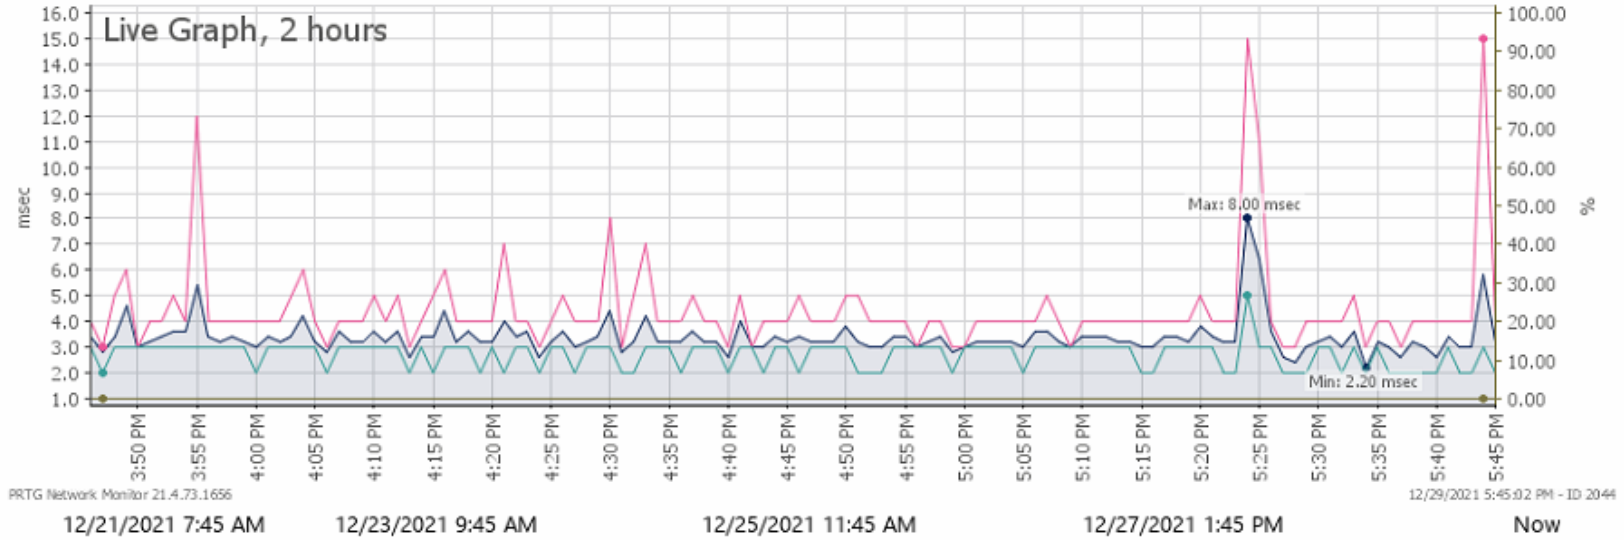

- ✓ Ping
- ✓ Syslog Receiver
- ✓ Google DNS: 8.8.8.8 ✓ 1
- ✓ Ping
- ✓ Camera Servers ✓ 2
  - ✓ Arlo - my.arlo.com ✓ 1
  - ✓ Ping
  - ✓ Tend - app.isecurityplus.com/app/a#/auth/login ✓ 1
  - ✓ HTTP
- ✓ Cameras ✓ 3
  - ✓ Arlo Center Bay: 192.168.0.56 ✓ 1
  - ✓ Ping
  - ✓ Tend Secure - Kubota: 192.168.0.187 ✓ 1
  - ✓ Ping
  - ✓ Tend Secure - Corvette: 192.168.0.217 ✓ 1
  - ✓ Ping
- ✓ Weather Station ✓ 1
- ✓ Ambient Console ✓ 1
- ✓ Ping
- Network Discovery

Garage - Ping - Live Graph - PRIG Desktop

Graph shows data for ✓ Ping from 12/29/2021 15:45 to 17:45

■ Downtime (%)
■ Ping Time (msec)
■ Minimum (msec)
■ Maximum (msec)
■ Packet Loss (%)

Date/Time	Ping Time	Minimum	Maximum	Packet Loss	Downtime	Coverage
12/29/2021 5:44 PM	3 msec	2 msec	4 msec	0 %	0 %	100 %