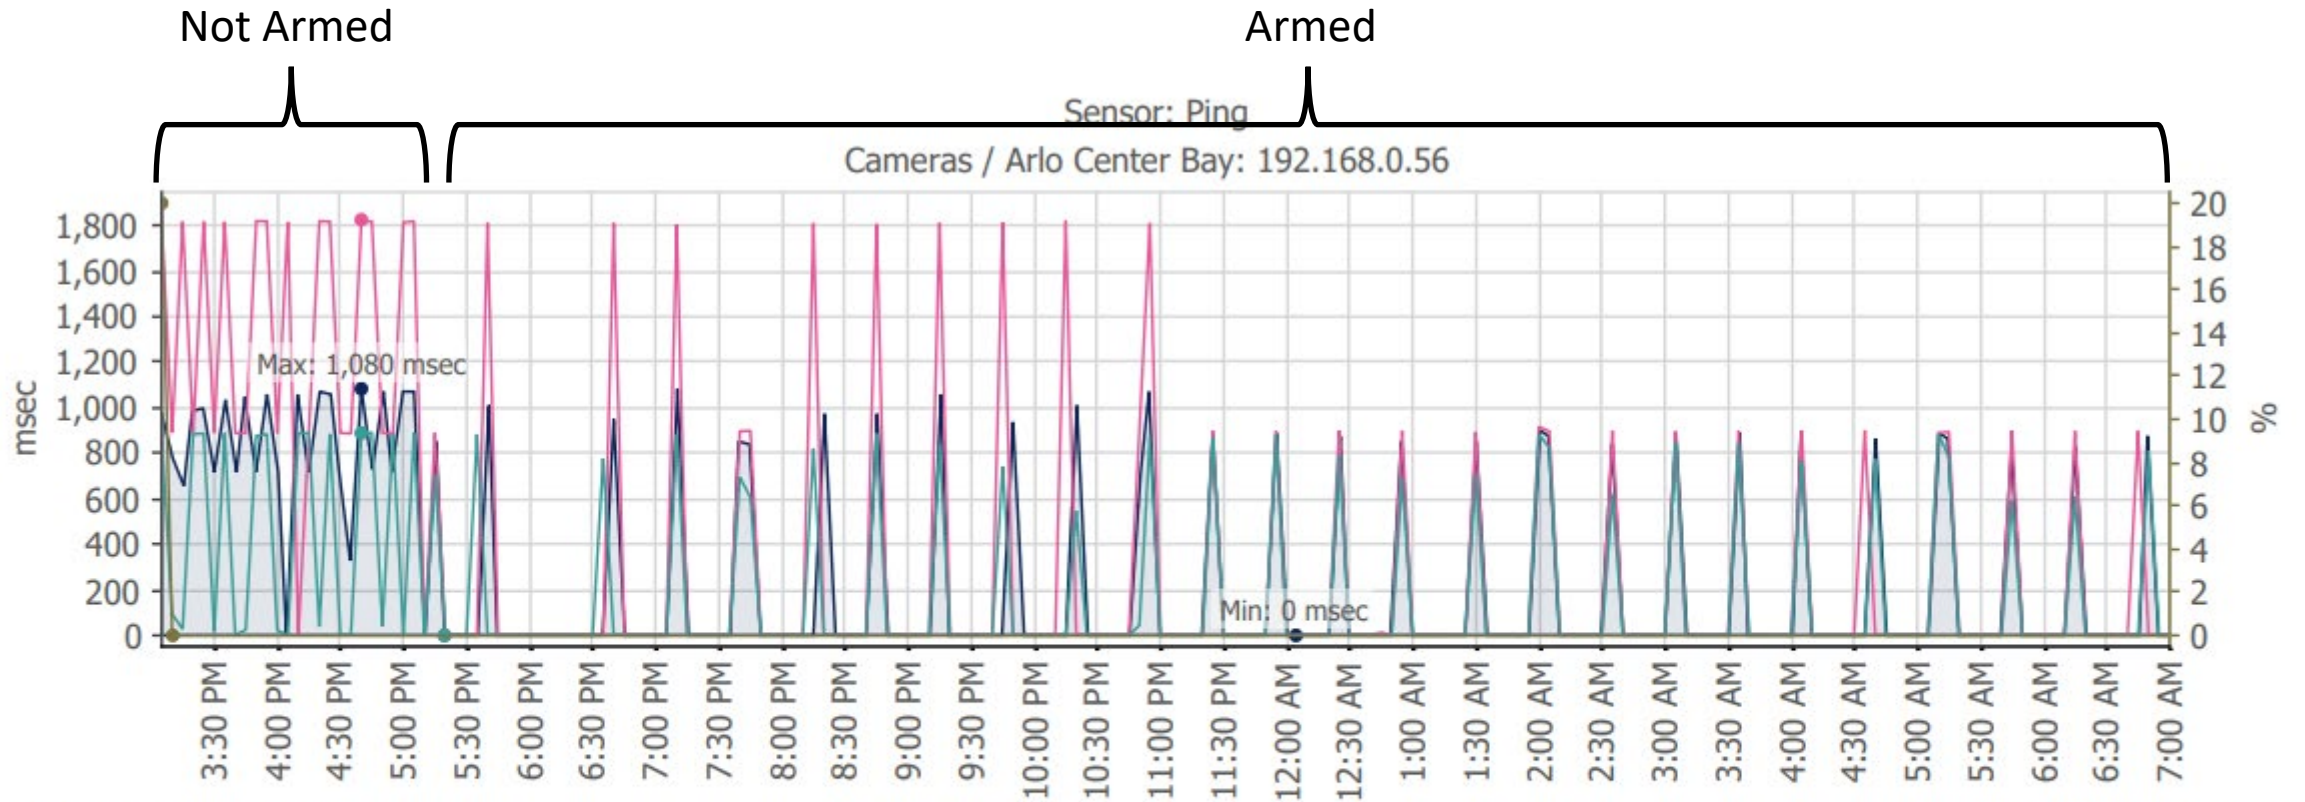

The camera disconnects from the server approximately every 30 minutes regardless if it is armed or not. When armed, the PSM is only enabled during the time it disconnects. The camera is not connected to the server for about 2 minutes during this time. During this period the camera is still connected to the Wi-Fi.

- Downtime (%) ■ Ping Time (msec) ■ Minimum (msec)
- Maximum (msec) ■ Packet Loss (%)