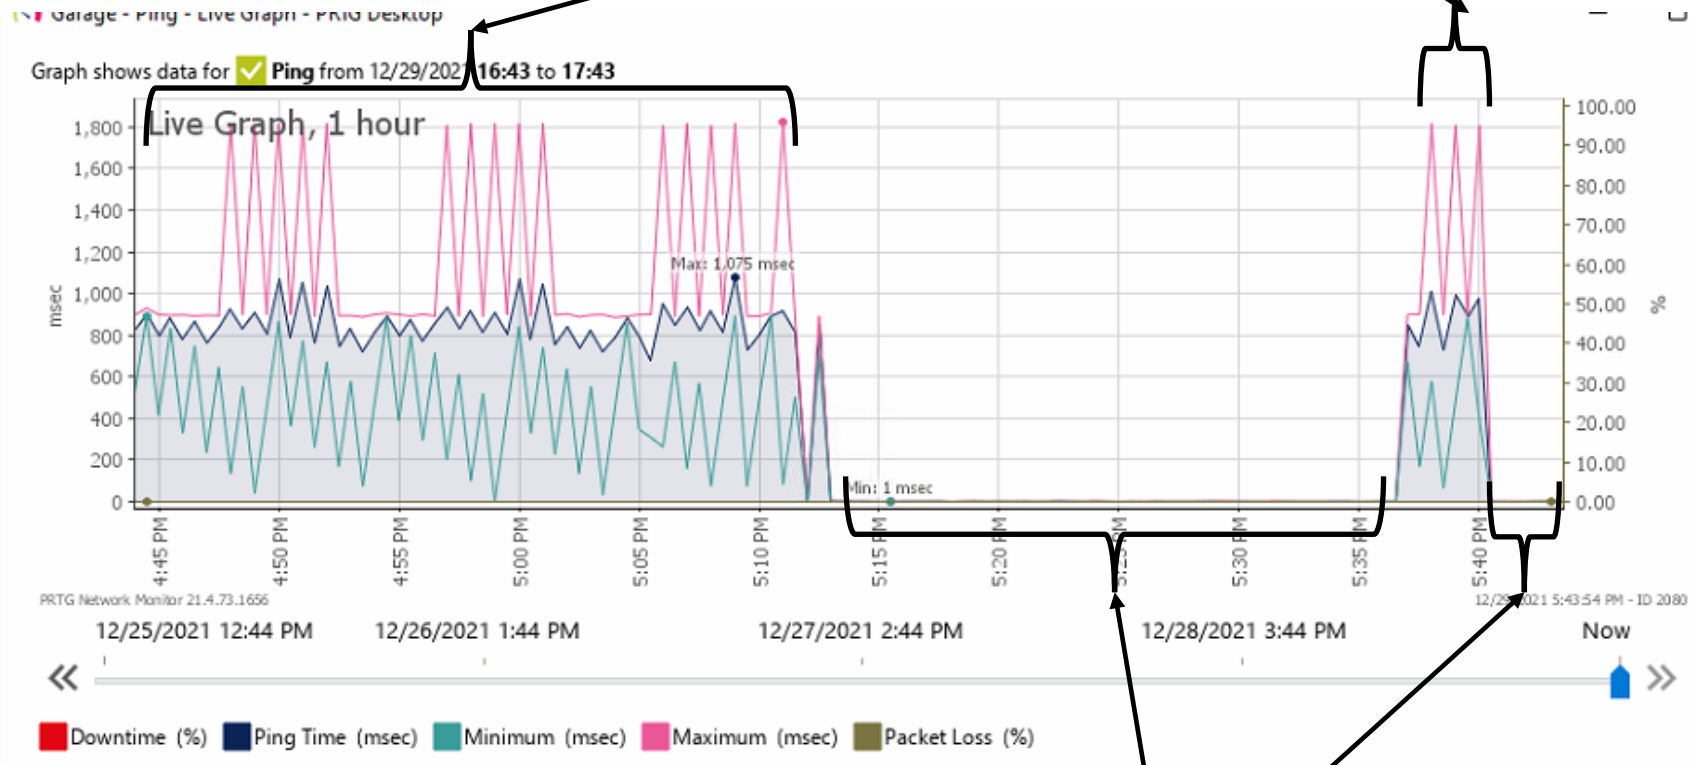

Hostname	IP Address
ESP-E64006	192.168.0.176
*	192.168.0.217
VMC4041P-A1C84	192.168.0.56
*	192.168.0.187

```
Stations List
-----
idx MAC Associated Authorized RSSI PHY PSM Tx rate Rx rate Connect Time
B0:F1:EC:77:A4:6A Yes Yes 42dBm n No 19.5M 12M 07:40:51
B0:F1:EC:77:A4:D6 Yes Yes 19dBm n No 72.2M 24M 07:40:52
A4:11:62:C5:A9:ED Yes Yes 16dBm n Yes 72.2M 07:40:54
E8:DB:84:E6:40:06 Yes Yes 7dBm n No 72.2M 54M 07:41:05

5 GHz radio is disabled
```

- Google DNS: 8.8.8.8 ✓ 1
- Ping
- Camera Servers ✓ 2
  - Arlo - my.arlo.com ✓ 1
    - Ping
  - Tend - app.isecurityplus.com/app/a#/auth/login ✓ 1
    - HTTP
- Cameras ✓ 3
  - Arlo Center Bay: 192.168.0.56 ✓ 1
    - Ping
  - Tend Secure - Kubota: 192.168.0.187 ✓ 1
    - Ping
  - Tend Secure - Corvette: 192.168.0.217 ✓ 1
    - Ping
- Weather Station ✓ 1
- Ambient Console ✓ 1
  - Ping
- Network Discovery

Date/Time	Ping Time
12/29/2021 5:43 PM	2 msec

```
Stations List
-----
idx MAC Associated Authorized RSSI PHY PSM Tx rate Rx rate Connect Time
B0:F1:EC:77:A4:6A Yes Yes 48dBm n No 19.5M 21.7M 07:36:52
B0:F1:EC:77:A4:D6 Yes Yes 21dBm n No 72.2M 65M 07:36:53
A4:11:62:C5:A9:ED Yes Yes 23dBm n No 72.2M 65M 07:36:55
E8:DB:84:E6:40:06 Yes Yes 7dBm n No 72.2M 54M 07:37:06

5 GHz radio is disabled
```