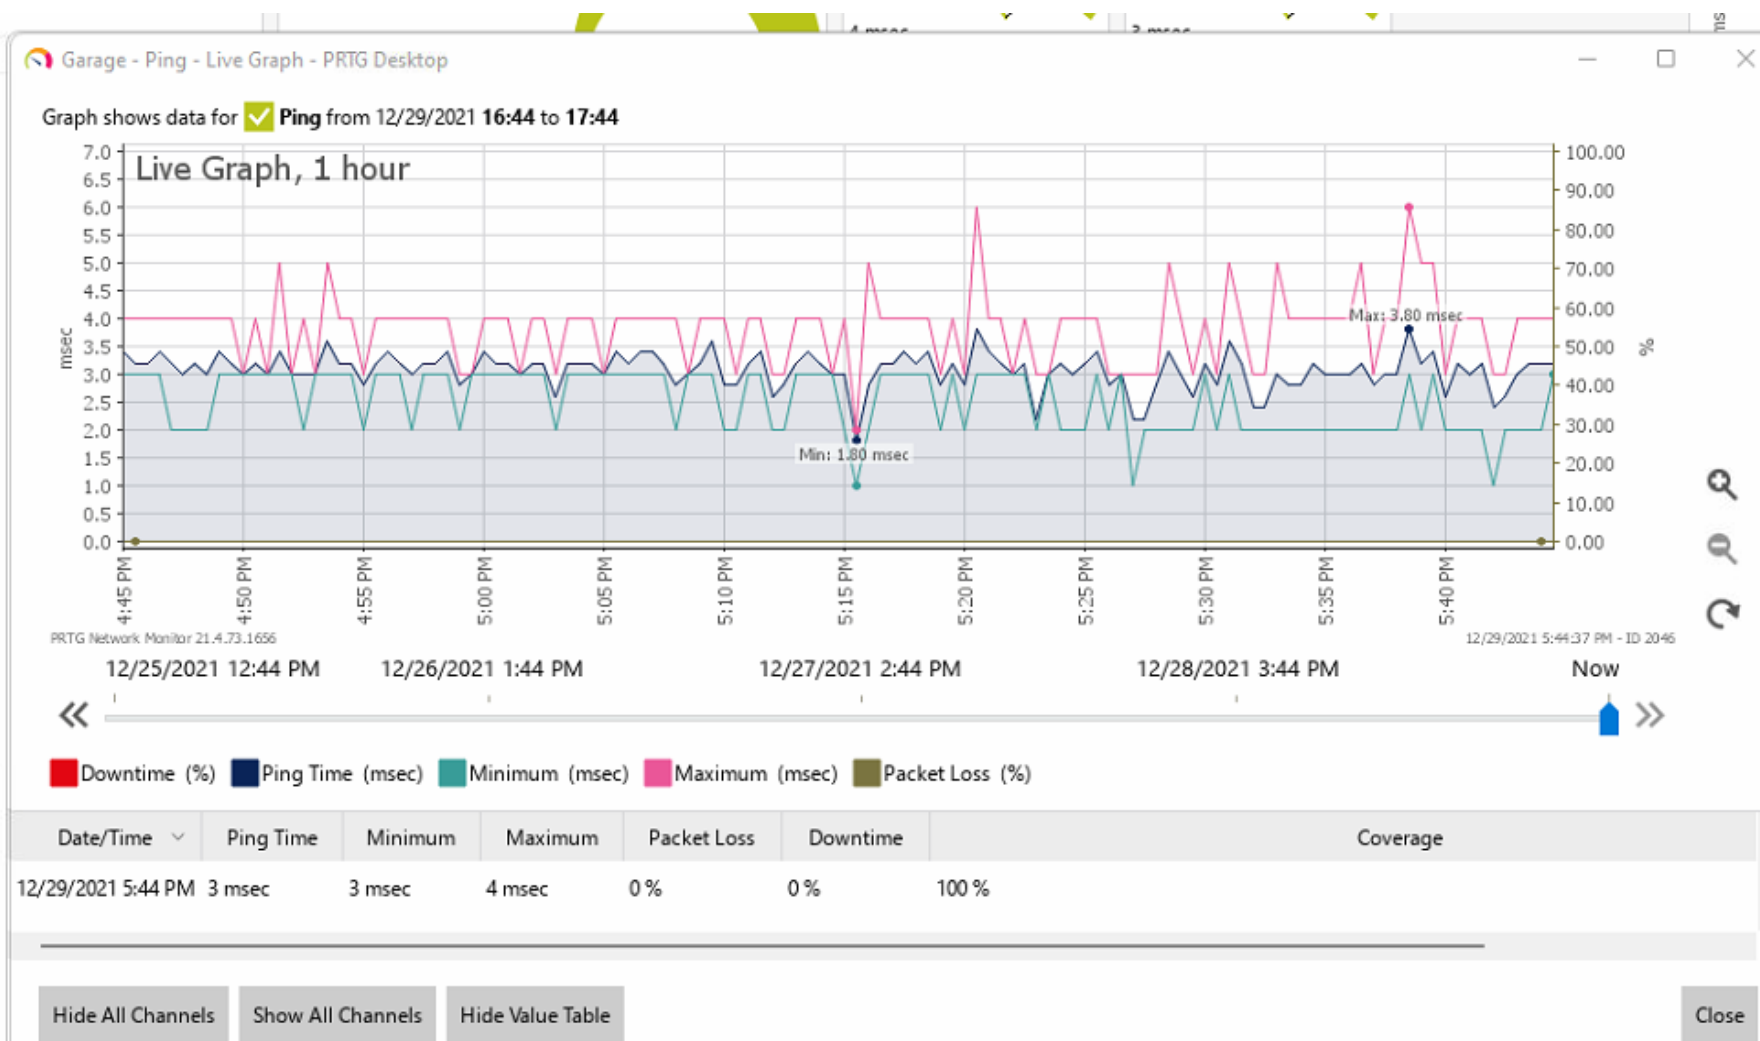

- ✓ Ping
  - ✓ Syslog Receiver
- ✓ Google DNS: 8.8.8.8 ✓ 1
  - ✓ Ping
- ✓ Camera Servers ✓ 2
  - ✓ Arlo - my.arlo.com ✓ 1
    - ✓ Ping
  - ✓ Tend - app.isecurityplus.com/app/a#/auth/login ✓ 1
    - ✓ HTTP
- ✓ Cameras ✓ 3
  - ✓ Arlo Center Bay: 192.168.0.56 ✓ 1
    - ✓ Ping
    - ✓ Tend Secure - Kubota: 192.168.0.187 ✓ 1
      - ✓ Ping
    - ✓ Tend Secure - Corvette: 192.168.0.217 ✓ 1
      - ✓ Ping
  - ✓ Weather Station ✓ 1
    - ✓ Ambient Console ✓ 1
      - ✓ Ping
  - ✓ Network Discovery