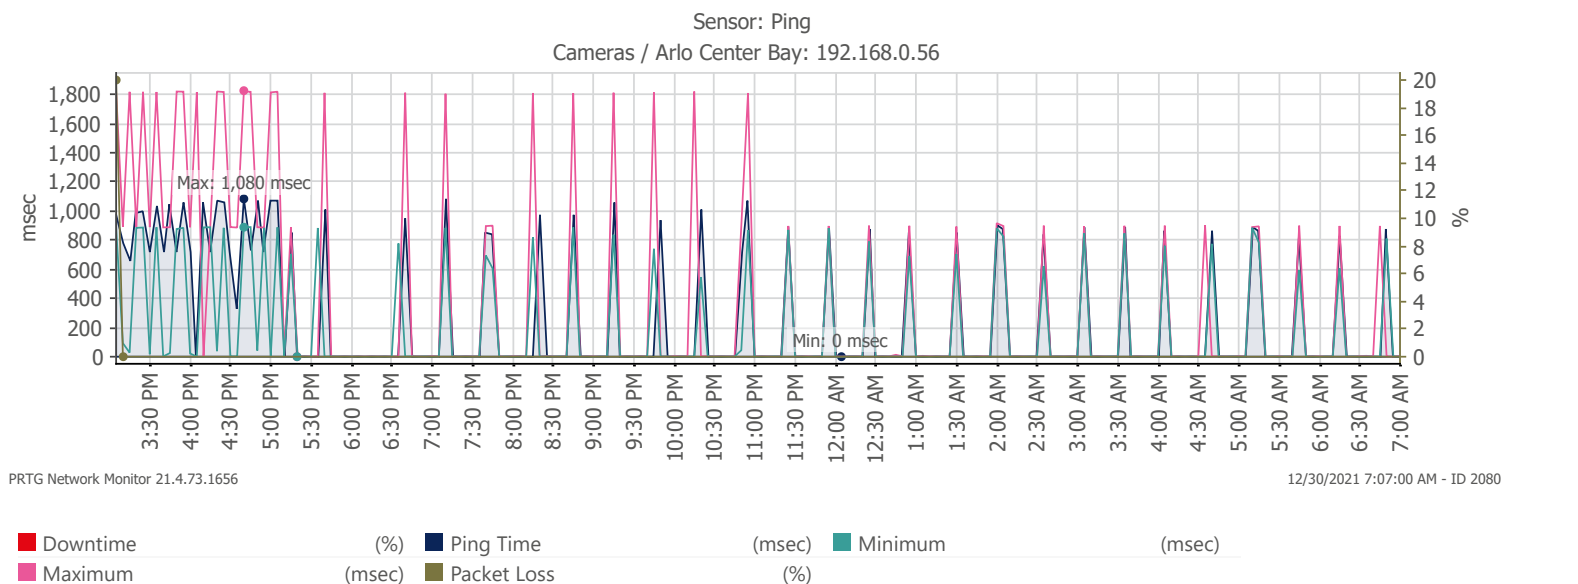

Report for Ping

Report Time Span:	12/29/2021 3:05:00 PM - 12/30/2021 7:05:00 AM			
Sensor Type:	Ping (30 s Interval)			
Probe, Group, Device:	Local Probe > Cameras > Arlo Center Bay: 192.168.0.56			
Uptime Stats:	Up:	100 % [15h 59m 26s]	Down:	0 % [00s]
Request Stats:	Good:	100 % [1921]	Failed:	0 % [0]
Average (Ping Time):	150 msec			

PRTG Network Monitor 21.4.73.1656

12/30/2021 7:07:00 AM - ID 2080

Date Time	Ping Time	Minimum	Maximum	Packet Loss	Coverage
Averages (of 1920 values)	150 msec	83 msec	201 msec	<1 %	100 %

Date Time	Ping Time	Minimum	Maximum	Packet Loss	Coverage
12/29/2021 3:05:12 PM	810 msec	470 msec	898 msec	0 %	100 %
12/29/2021 3:05:42 PM	895 msec	885 msec	898 msec	0 %	100 %
12/29/2021 3:06:13 PM	975 msec	390 msec	1,810 msec	0 %	100 %
12/29/2021 3:06:42 PM	871 msec	796 msec	891 msec	0 %	100 %
12/29/2021 3:07:12 PM	960 msec	289 msec	1,819 msec	0 %	100 %
12/29/2021 3:07:42 PM	853 msec	693 msec	898 msec	0 %	100 %
12/29/2021 3:08:12 PM	935 msec	187 msec	1,809 msec	0 %	100 %
12/29/2021 3:08:42 PM	834 msec	607 msec	891 msec	0 %	100 %
12/29/2021 3:09:12 PM	915 msec	93 msec	1,810 msec	0 %	100 %
12/29/2021 3:09:42 PM	813 msec	510 msec	899 msec	0 %	100 %
12/29/2021 3:10:16 PM	886 msec	866 msec	893 msec	20 %	100 %
12/29/2021 3:10:42 PM	796 msec	421 msec	891 msec	0 %	100 %
12/29/2021 3:11:12 PM	880 msec	829 msec	898 msec	0 %	100 %
12/29/2021 3:11:42 PM	780 msec	320 msec	901 msec	0 %	100 %
12/29/2021 3:12:12 PM	856 msec	731 msec	891 msec	0 %	100 %
12/29/2021 3:12:41 PM	764 msec	228 msec	899 msec	0 %	100 %
12/29/2021 3:13:11 PM	657 msec	302 msec	893 msec	0 %	100 %